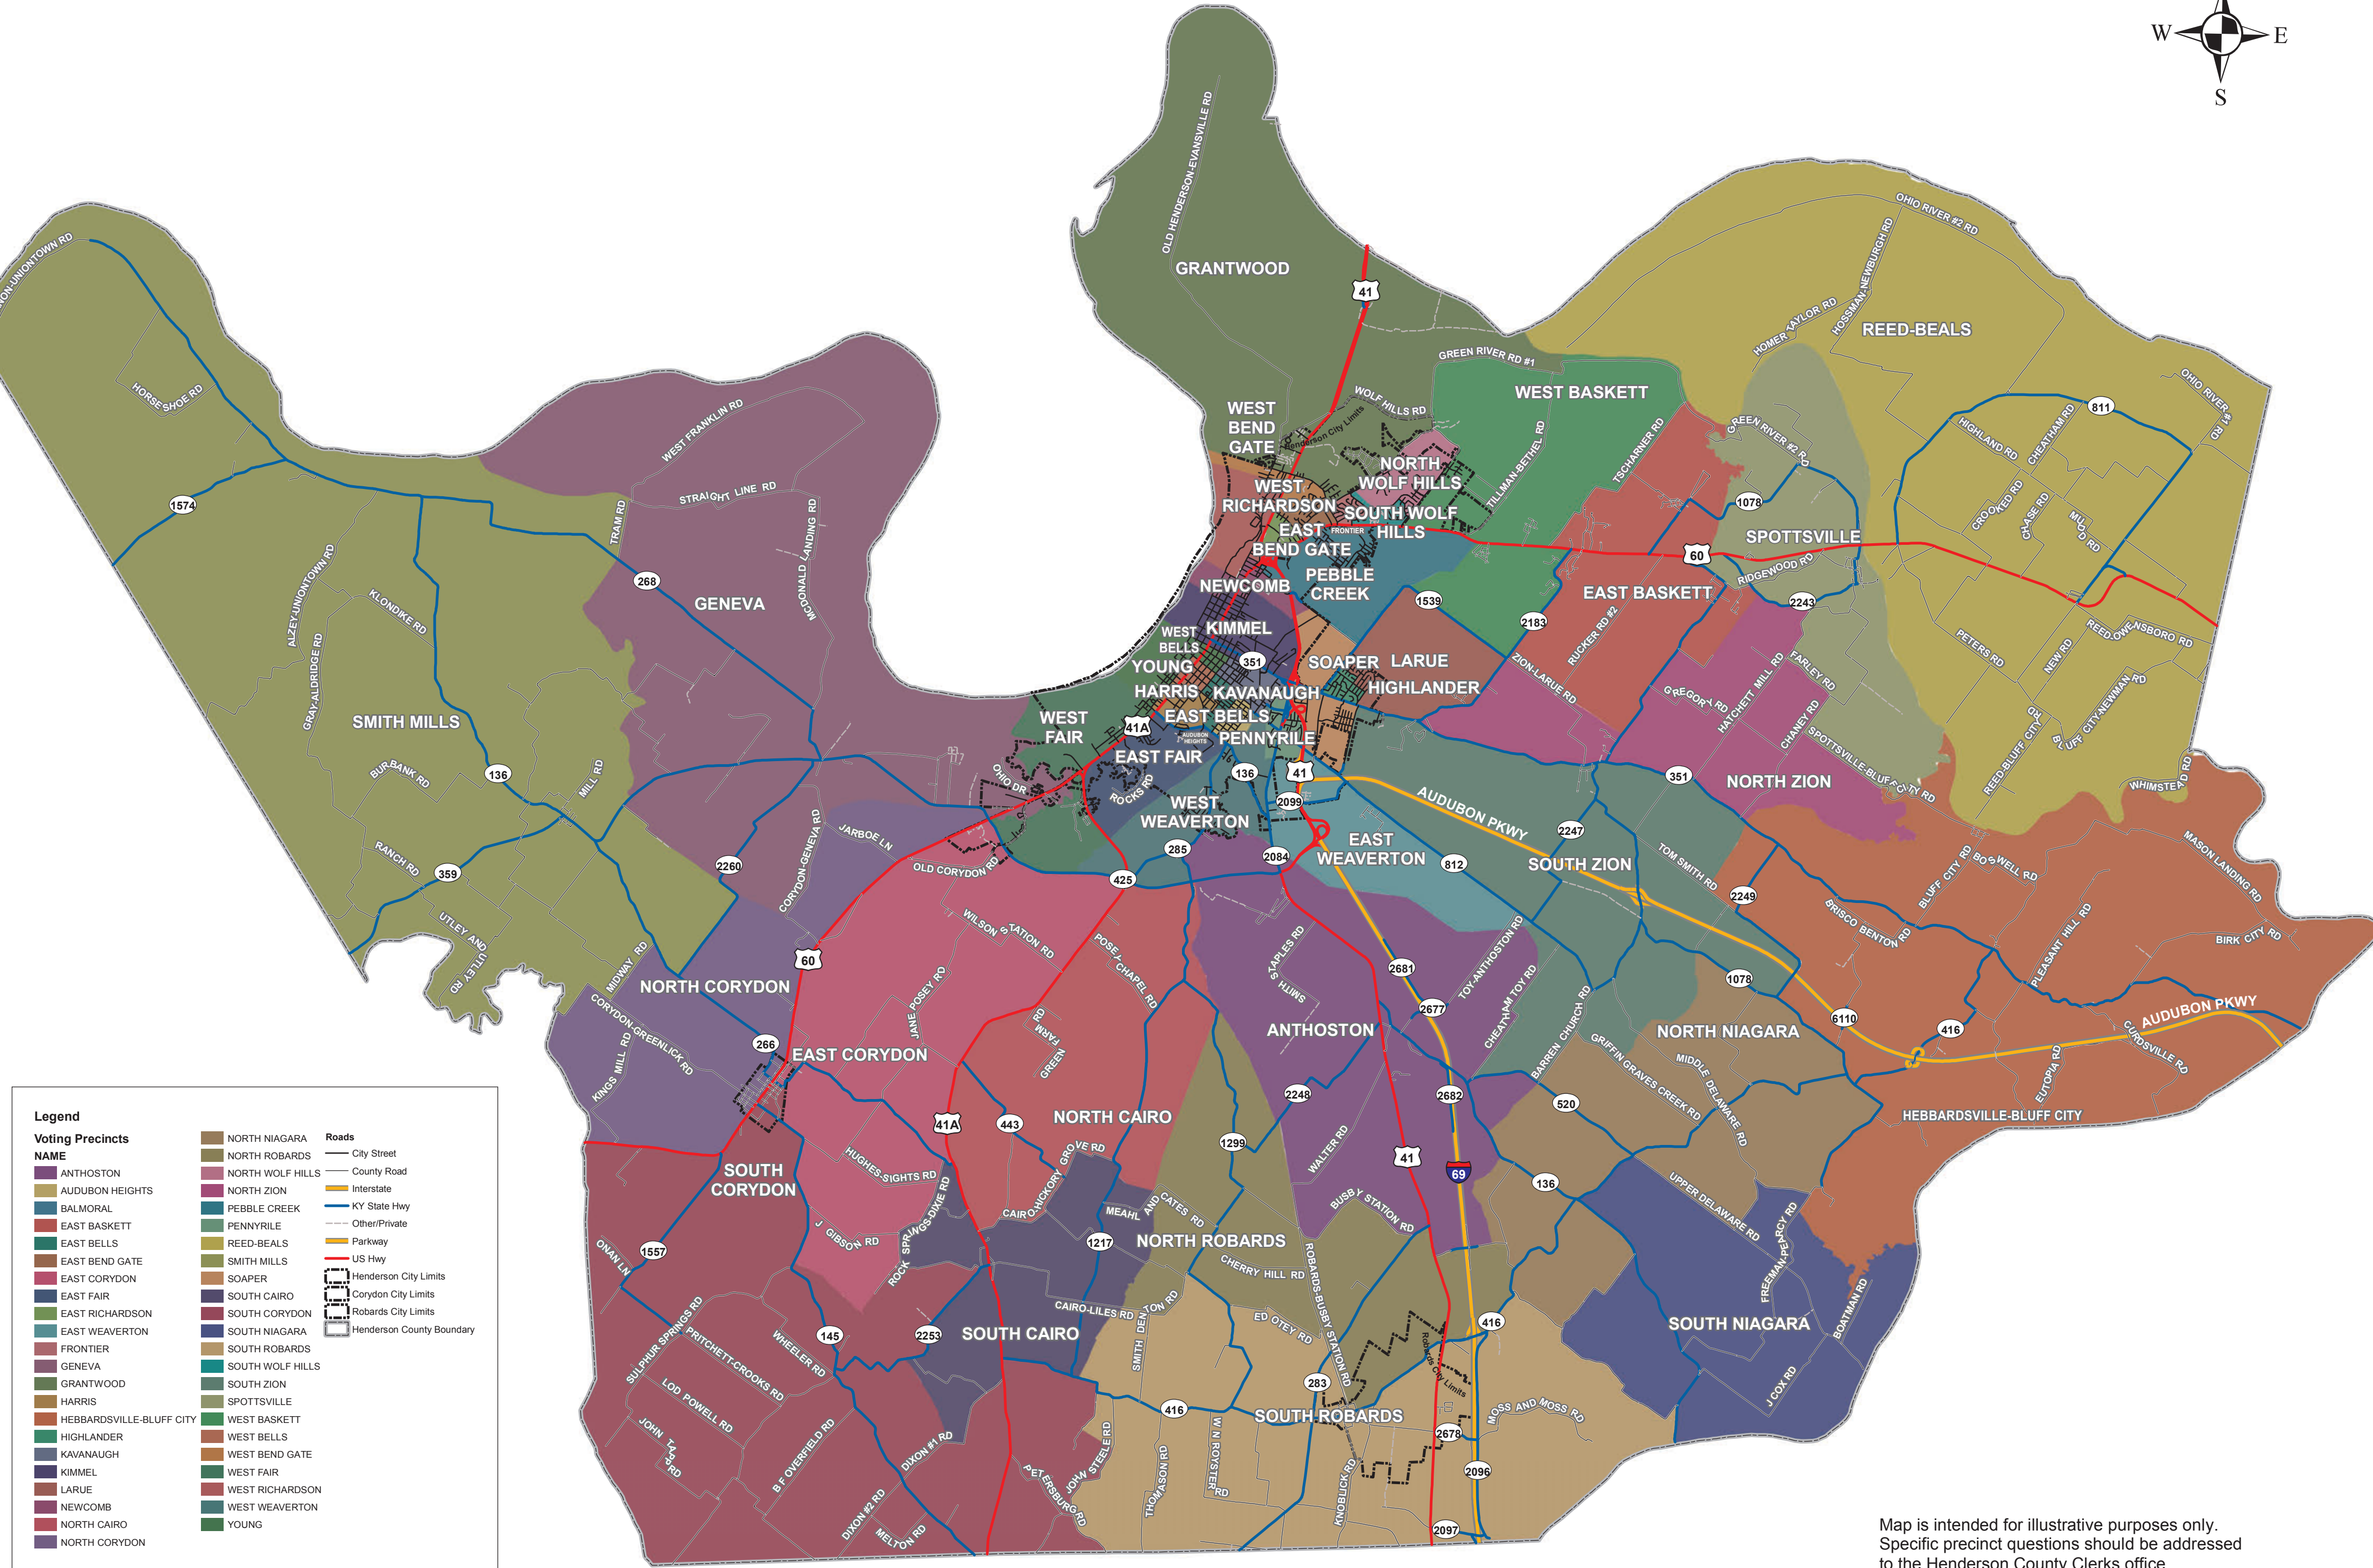

# Henderson County, KY Voting Precincts

Map is intended for illustrative purposes only. Specific precinct questions should be addressed to the Henderson County Clerks office.